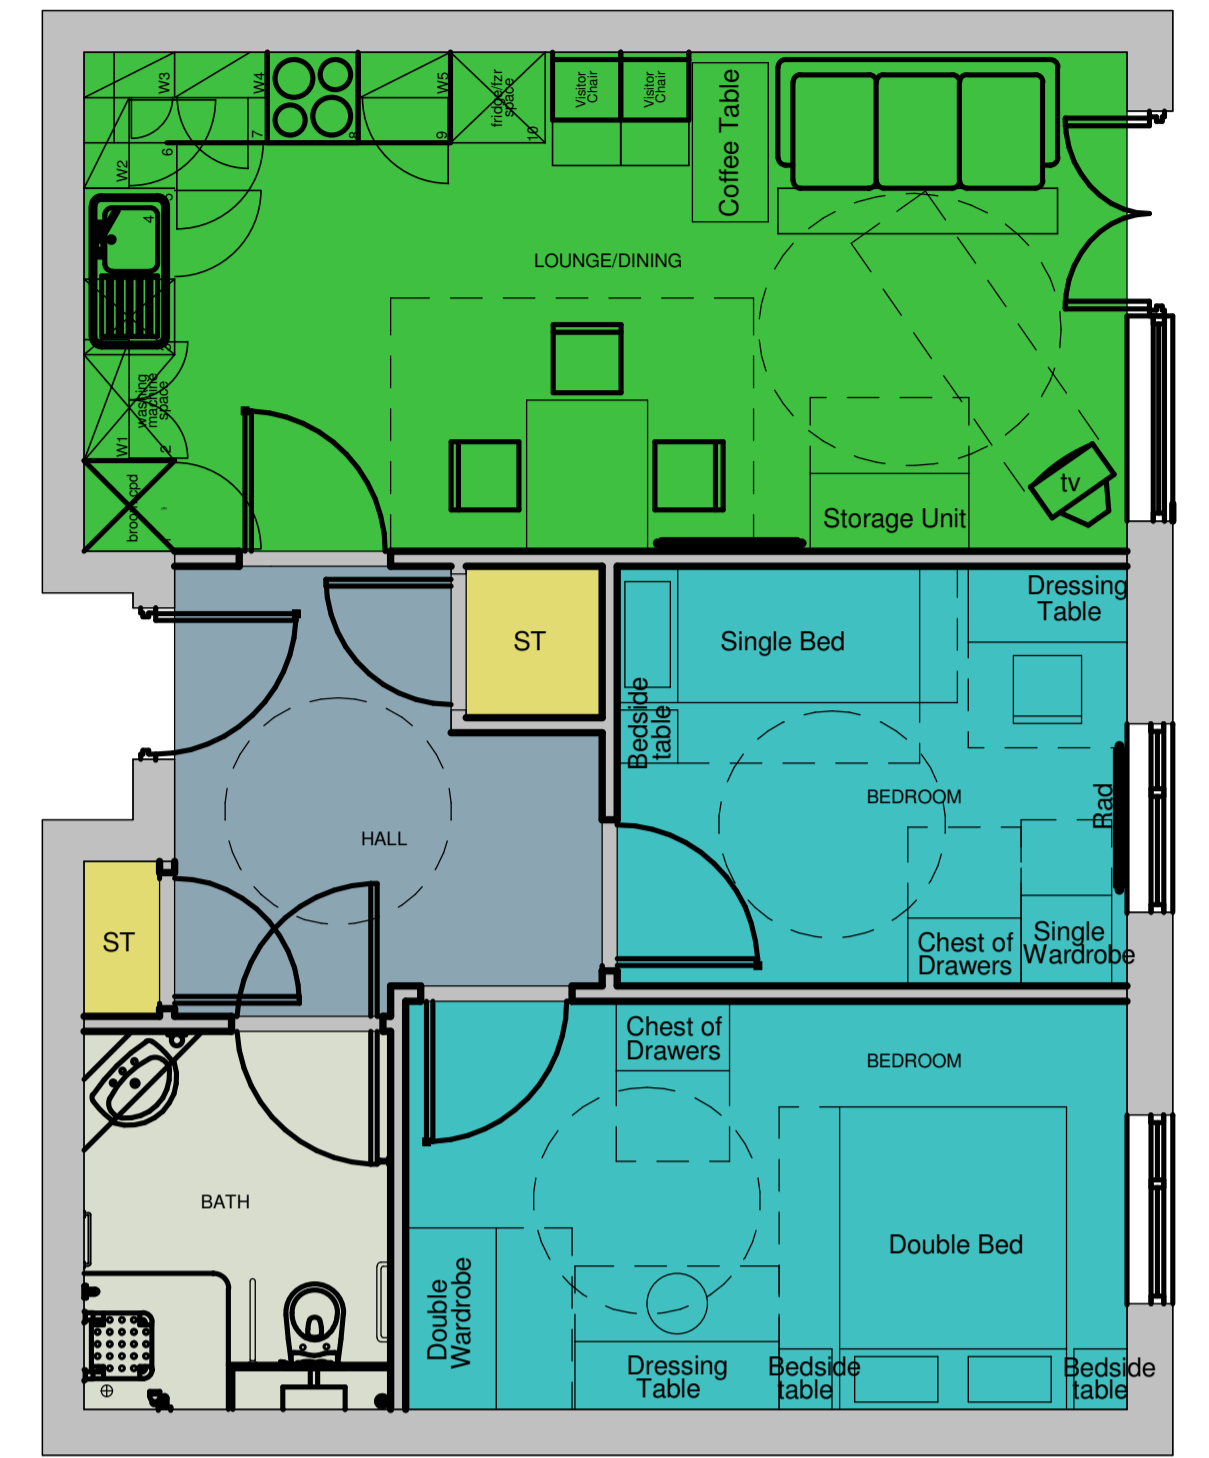

KEY:

- Activity
- Circulation
- Sanitary
- Staff
- Bedroom
- Lounge/Dining
- Services
- Store

Apartment B 50 m²

Apartment A 53 m²

Apartment D 65 m²

Apartment F 50 m²

Apartment E 61 m²

Apartment G 61 m²

Apartment G 61 m²