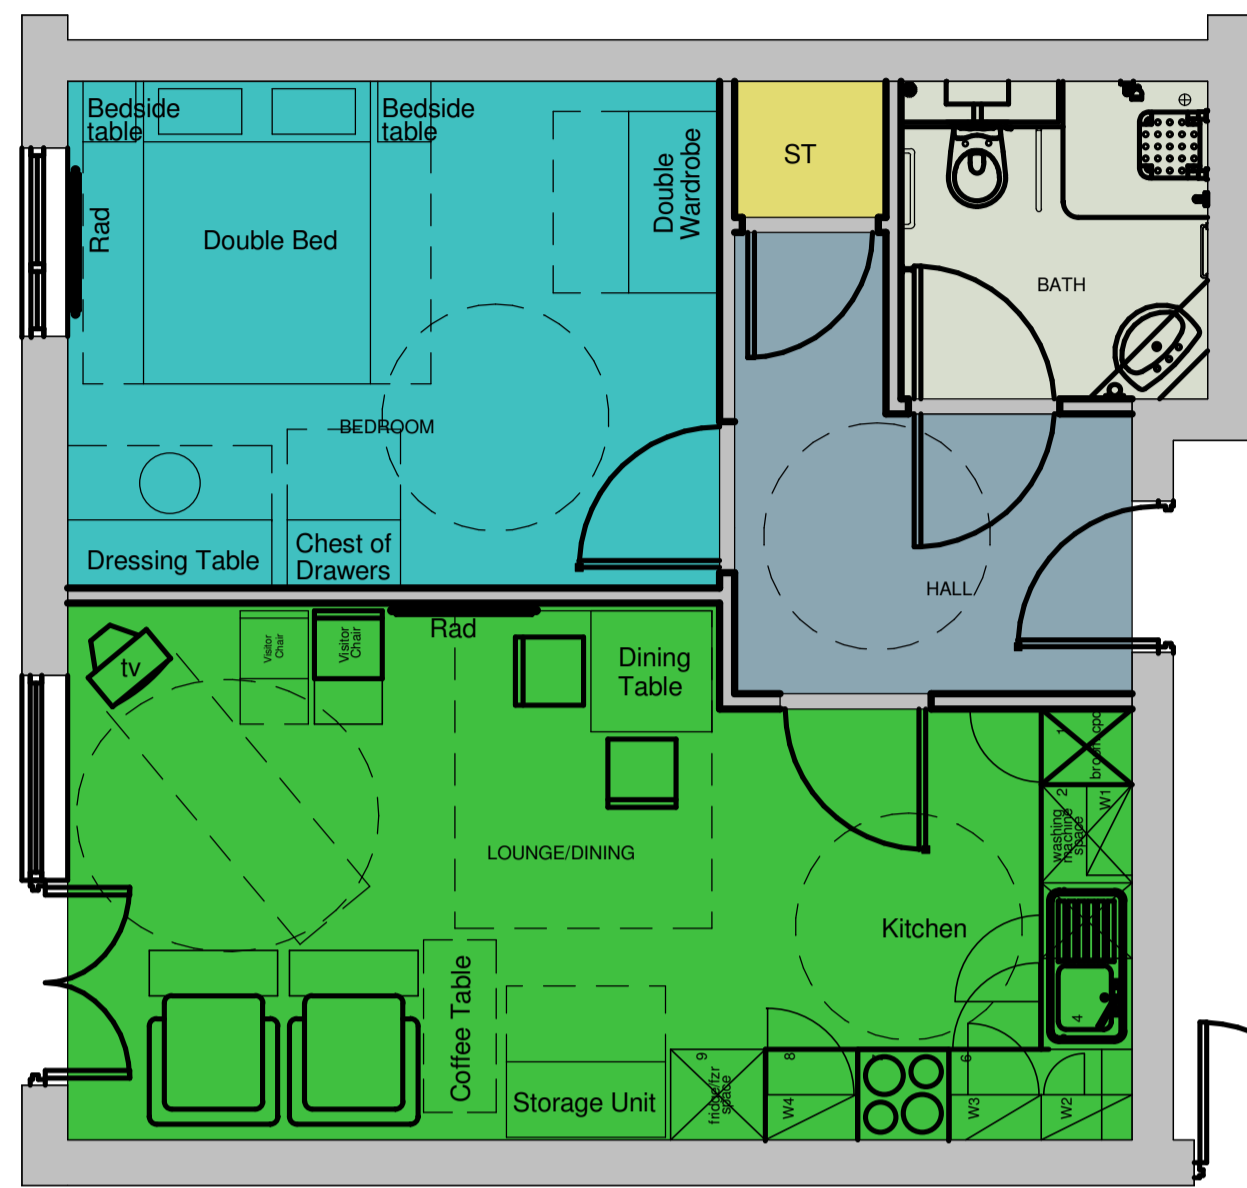

KEY:

- Activity
- Circulation
- Sanitary
- Staff
- Bedroom
- Lounge/Dining
- Services
- Store

Apartment B 50 m²

Apartment A 53 m²

Apartment D 65 m²

Apartment F 50 m²

Apartment E 61 m²

Apartment G 61 m²

Apartment G 61 m²