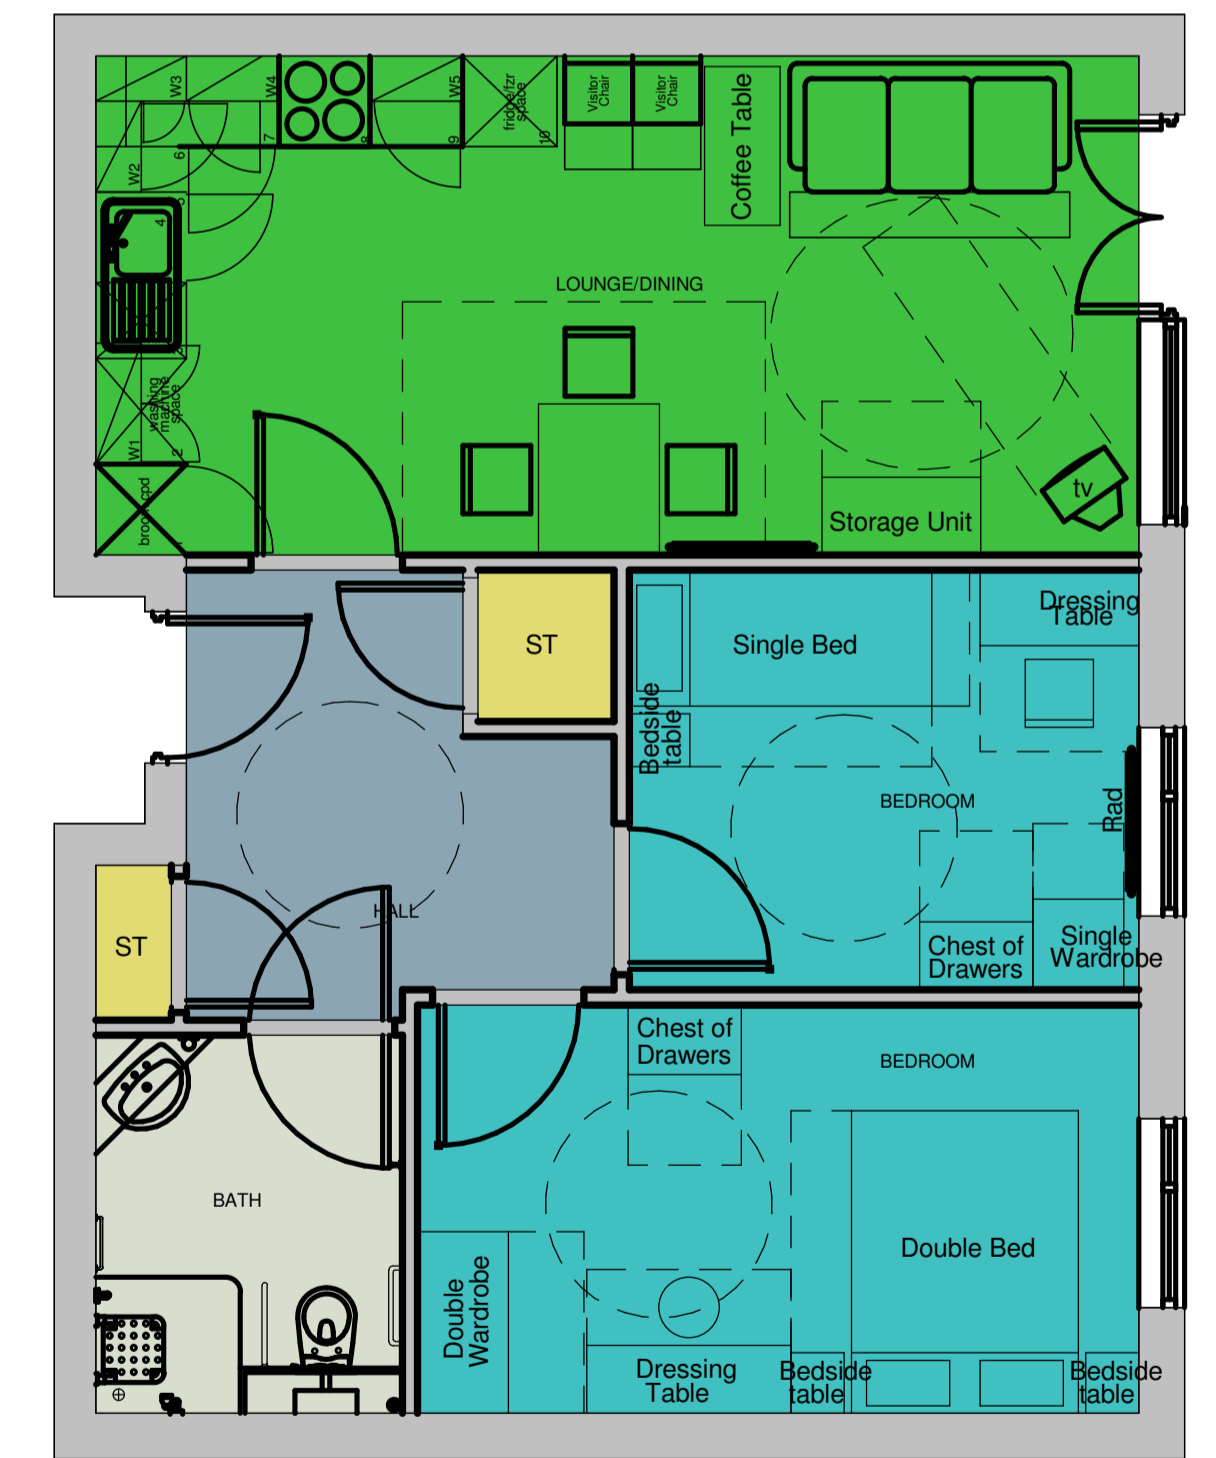

KEY:

- Activity
- Circulation
- Sanitary
- Staff
- Bedroom
- Lounge/Dining
- Services
- Store

Apartment B 50 m²

Apartment A 53 m²

Apartment D 65 m²

Apartment F 50 m²

Apartment E 61 m²

Apartment G 61 m²

Apartment G 61 m²