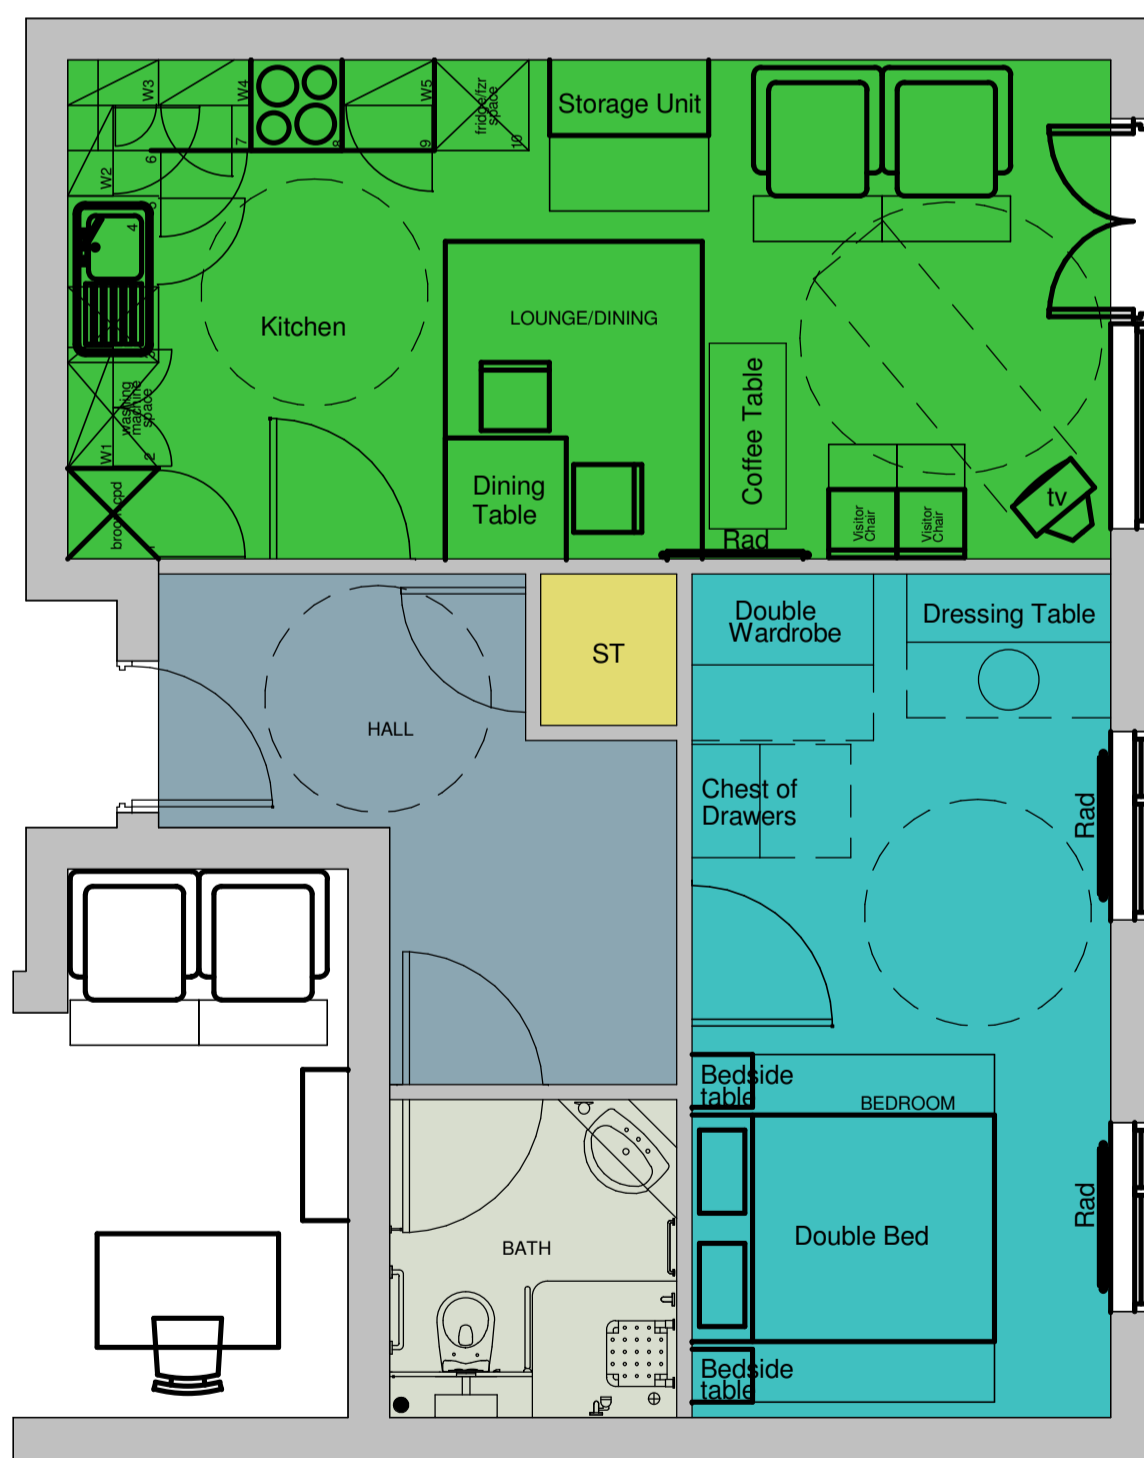

KEY:

- Activity
- Circulation
- Sanitary
- Staff
- Bedroom
- Lounge/Dining
- Services
- Store

Apartment B 50 m²

Apartment A 53 m²

Apartment D 65 m²

Apartment F 50 m²

Apartment E 61 m²

Apartment G 61 m²

Apartment G 61 m²