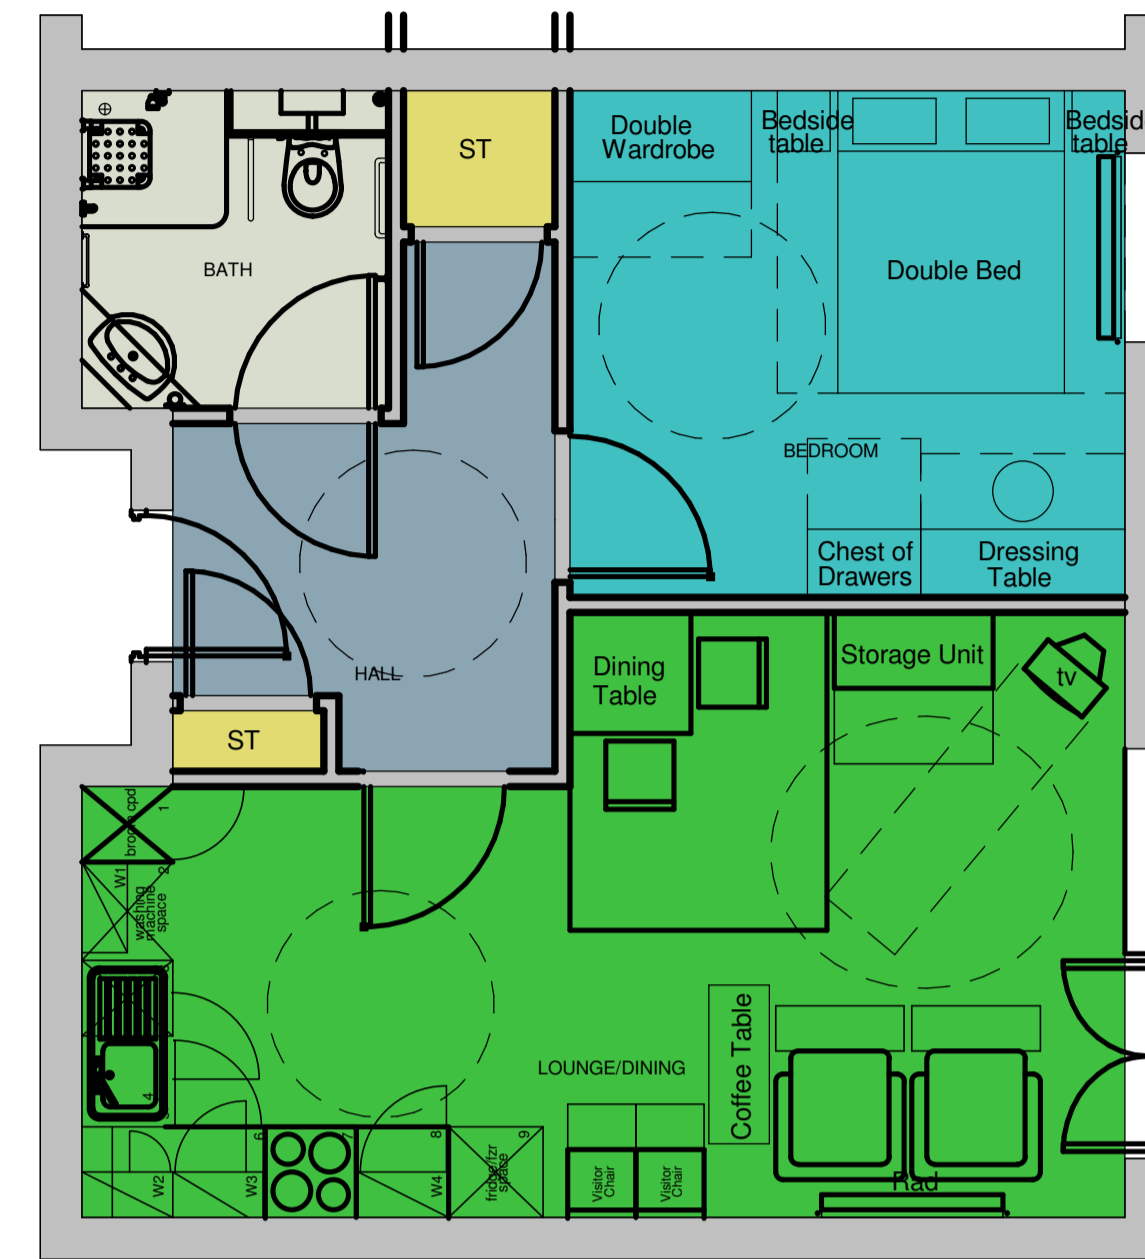

KEY:

- Activity
- Circulation
- Sanitary
- Staff
- Bedroom
- Lounge/Dining
- Services
- Store

Apartment B 50 m²

Apartment A 53 m²

Apartment D 65 m²

Apartment F 50 m²

Apartment E 61 m²

Apartment G 61 m²

Apartment G 61 m²