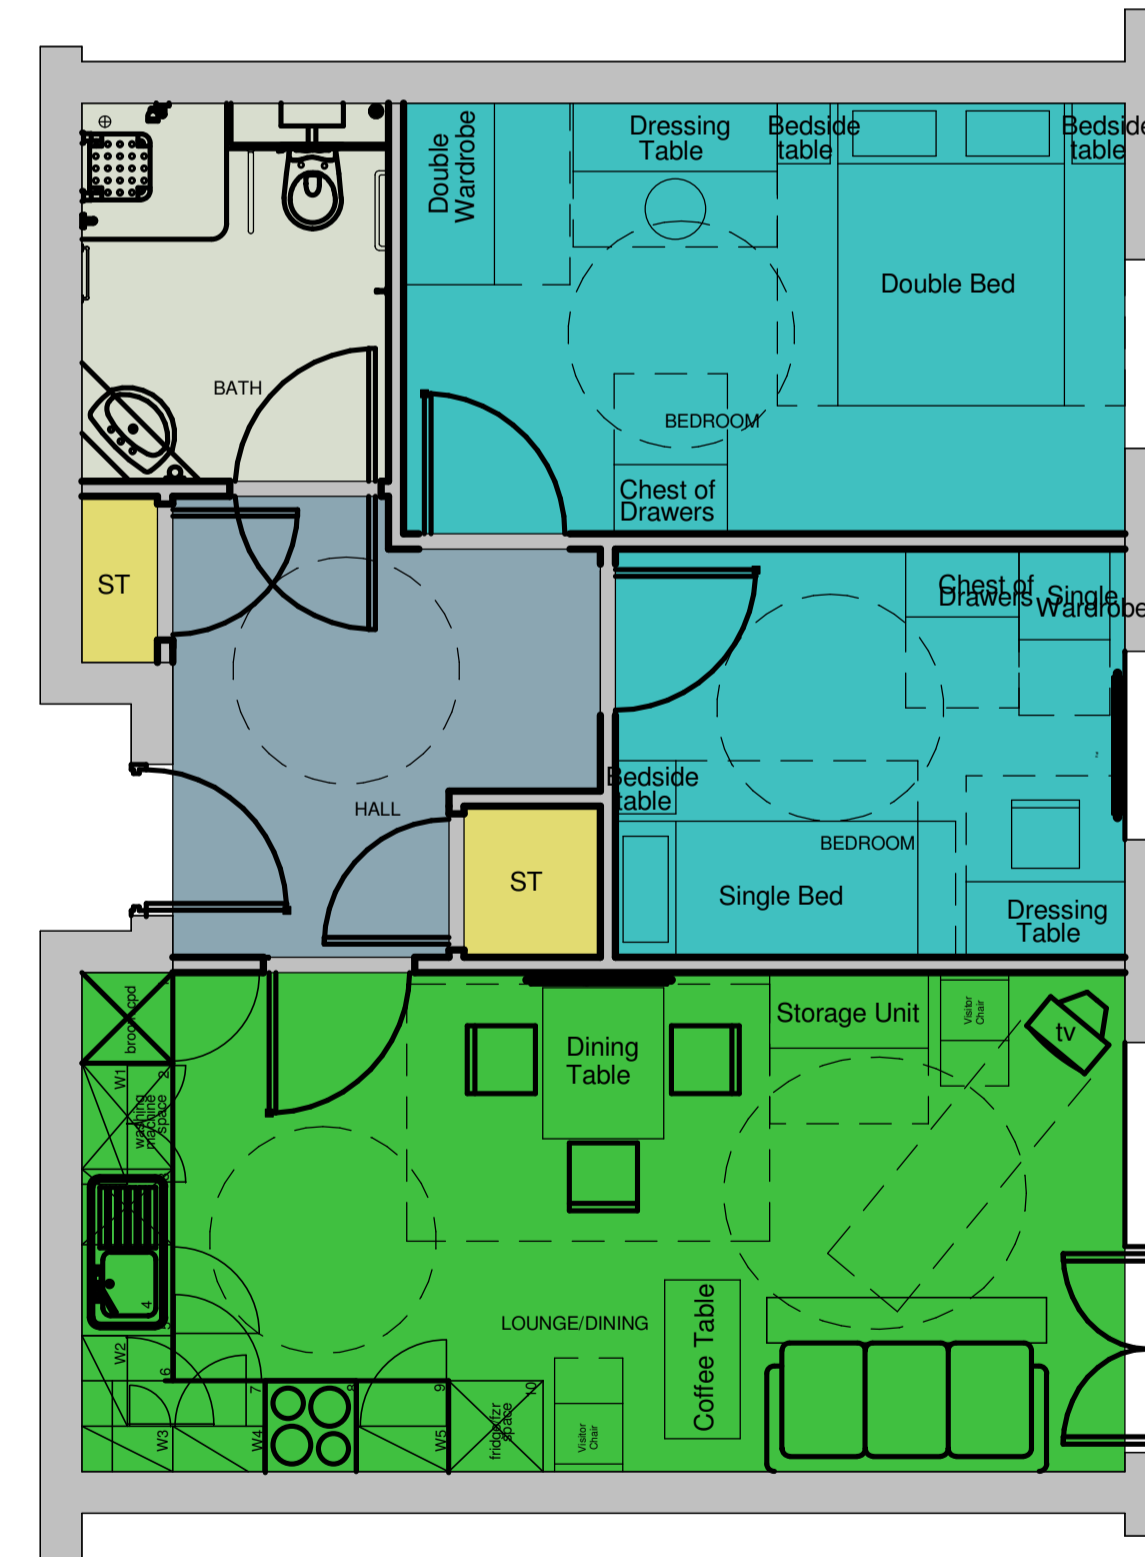

KEY:

- Activity
- Circulation
- Sanitary
- Staff
- Bedroom
- Lounge/Dining
- Services
- Store

Apartment B 50 m²

Apartment A 53 m²

Apartment D 65 m²

Apartment F 50 m²

Apartment E 61 m²

Apartment G 61 m²

Apartment G 61 m²