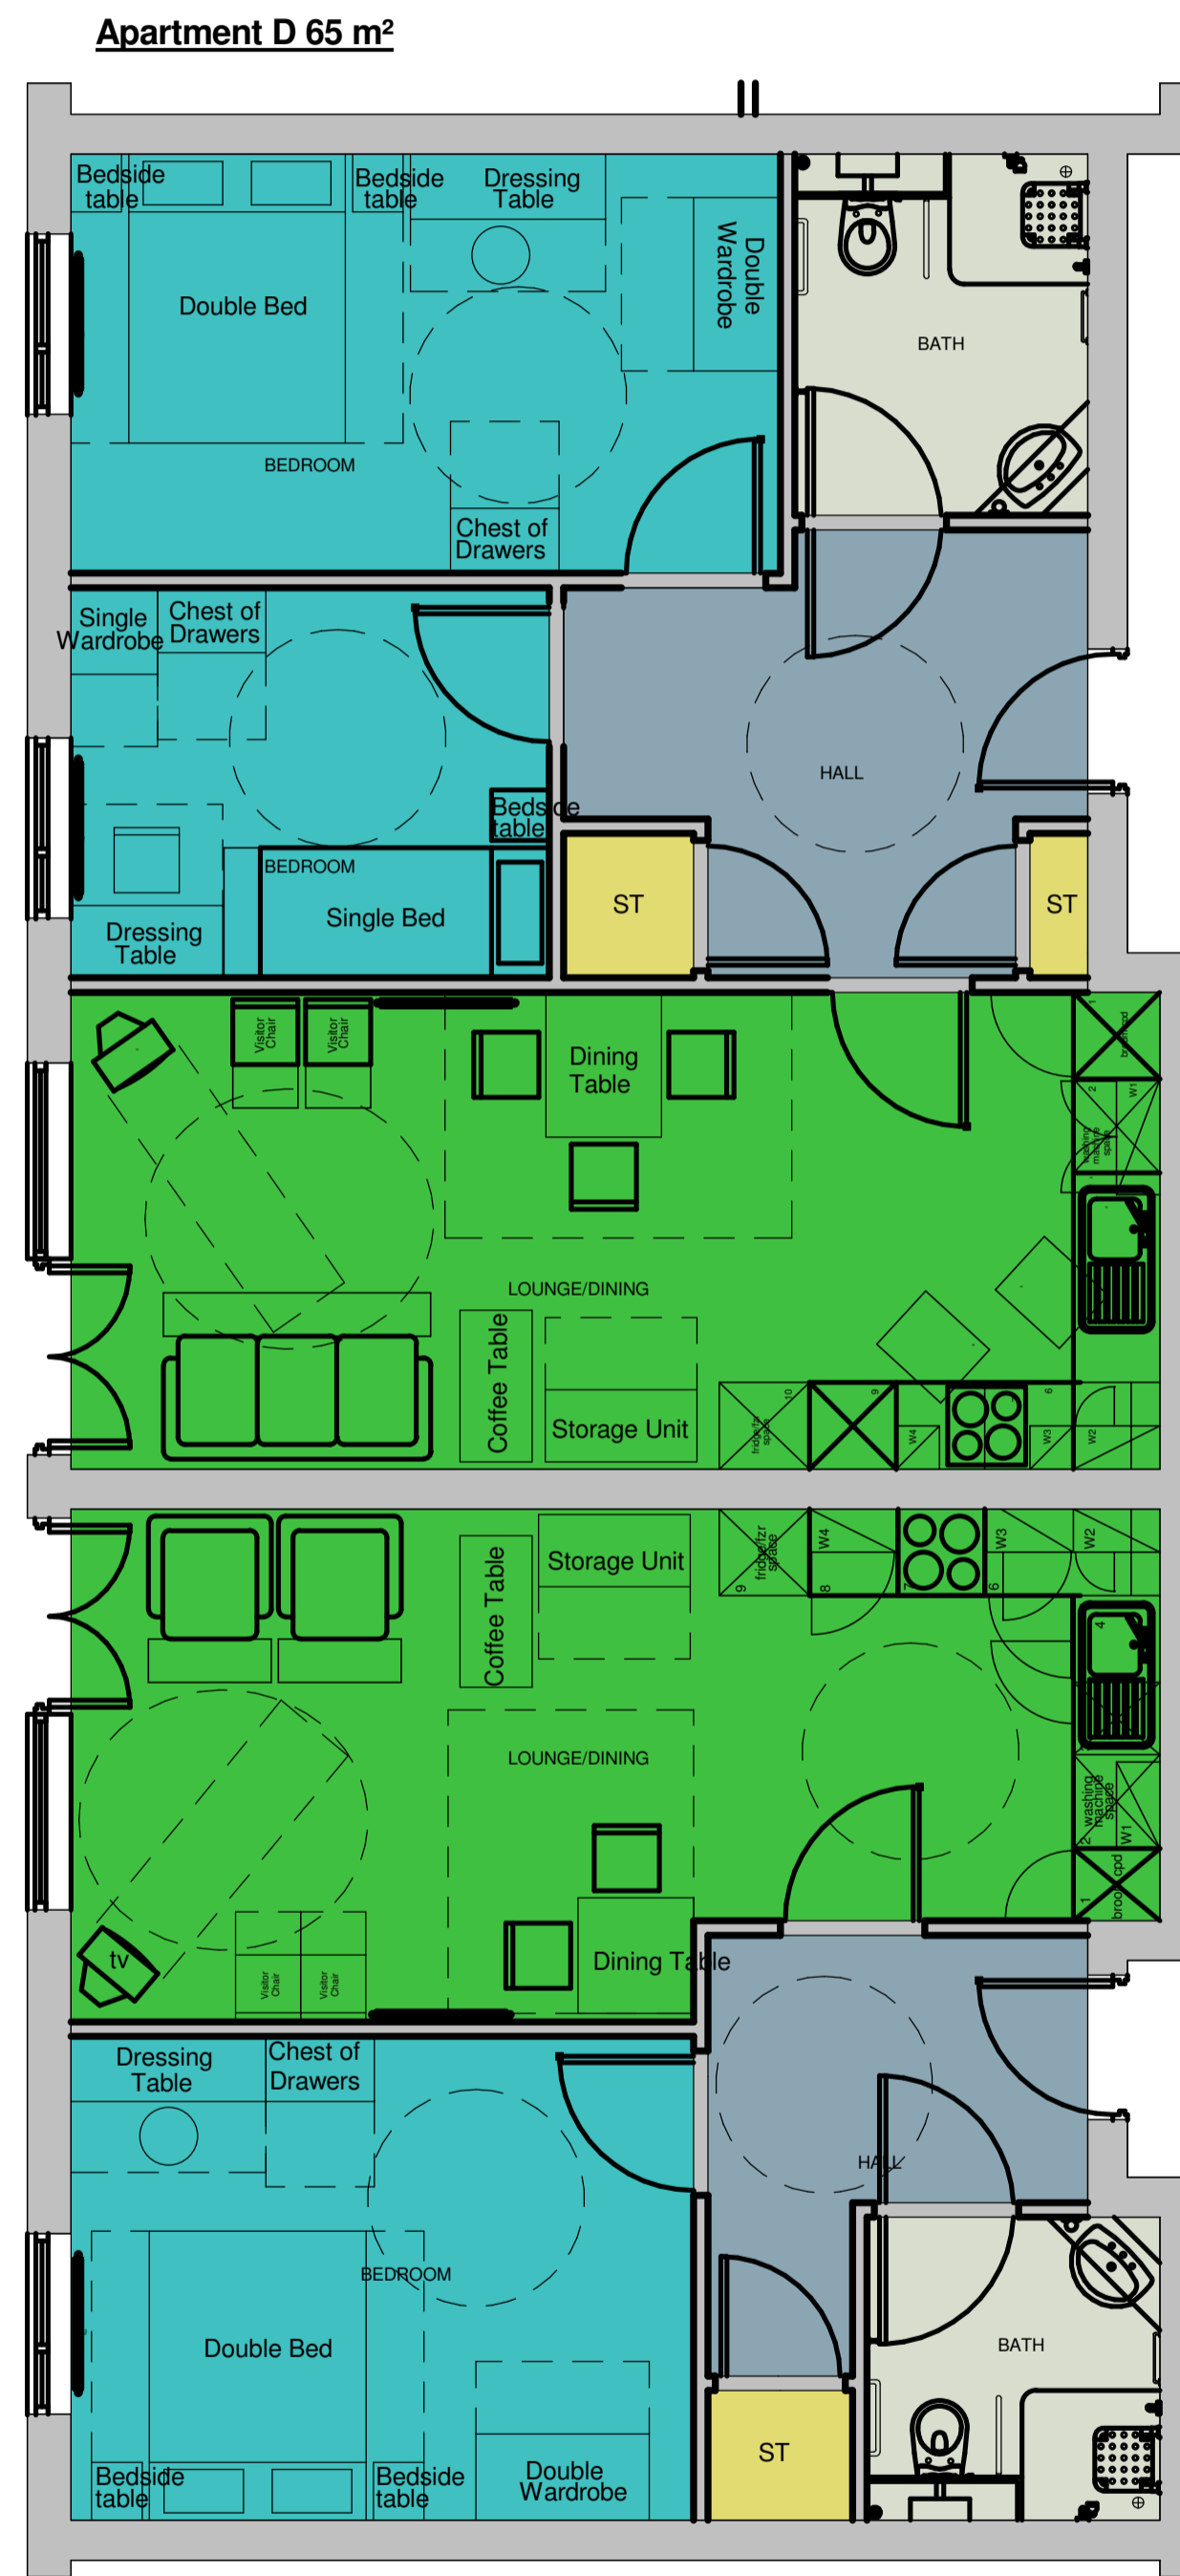

KEY:

- Activity
- Circulation
- Sanitary
- Staff
- Bedroom
- Lounge/Dining
- Services
- Store

Apartment B 50 m²

Apartment A 53 m²

Apartment D 65 m²

Apartment F 50 m²

Apartment E 61 m²

Apartment G 61 m²

Apartment G 61 m²