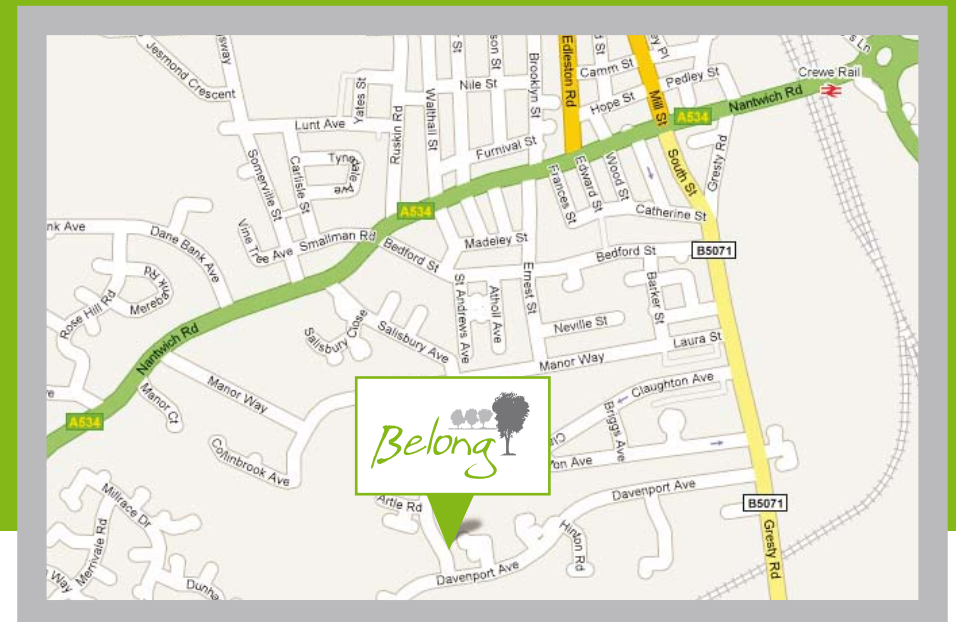

Belong Crewe

Directions from M6

- Exit M6 at Junction 16, taking the A500 heading towards Nantwich / Crewe / Chester (going straight over 2 roundabouts)
- At the next roundabout take the first exit onto the B5071
- Merge onto B5071
- Turn right at B5071 / Crewe Road, and continue to follow B5071
- Turn left at Davenport Avenue and take the third right hand turn at Brookhouse Drive
- Belong Crewe is situated on your right.

Directions from Crewe Railway Station

- With Crewe Railway Station on your left take the first left at Gresty Road.
- Continue past Crewe Alexandra Football Stadium on your left.
- Turn right at Davenport Avenue and take the third right hand turn at Brookhouse Drive
- Belong Crewe is situated on your right.

Directions from Nantwich (A534)

- Head North East on Nantwich Road A534
- Turn right at Manor Way
- Turn left to stay on Manor Way
- Take the first right into Brookhouse Drive.

Belong Crewe, Brookhouse Drive,
Crewe, Cheshire CW2 6NA.
T: 01270 561200 F: 01270 561250