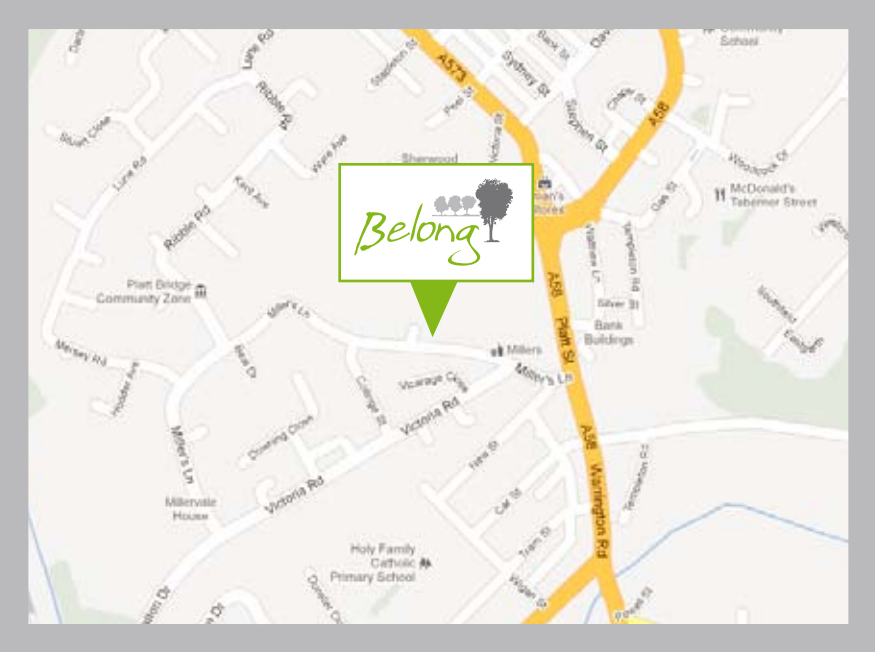

Belong Wigan

Directions from M62

- Head east on the M62
- At junction 10, exit onto M6 toward Preston
- At junction 23, exit toward St Helens / Liverpool / Southport / A580
- Merge onto A580 Road / E Lancashire Road / A49
- Slight right onto E Lancashire Road / A49
- Slight right to stay on E Lancashire Road / A49
- Turn left onto E Lancashire Road / A580
- At the roundabout, take the first exit onto Warrington Road / A573 heading to Wigan / Golborne / Abram and continue to follow A573
- Turn left onto Ashton Road / A573 and continue to follow A573
- At the roundabout, take the first exit onto Sherwood Way
- Slight right to stay on Sherwood Way
- Belong Wigan will be situated on the right.

Directions from Wigan town centre

- Head north east on College Avenue toward Library Street
- Take the first right onto Library Street
- Turn left onto Rodney Street / A49
- Slight right onto Harrogate Street/A49
- Continue to follow Harrogate Street
- Turn left onto Darlington Street / A577
- Turn right onto Warrington Lane / A573
- Continue to follow A573
- At the roundabout, take the first exit onto Warrington Road
- At the roundabout, take the second exit onto Warrington Road / A573
- Continue to follow A573
- At the roundabout, take the third exit onto Sherwood Crescent
- Slight right to stay on Sherwood Way
- Belong Wigan is situated on the right.